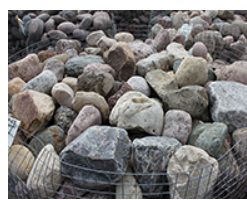

- May take up to 2-3 weeks for delivery
- Order by Item Number

River Rock Pricing:

Sample

Baja Flats

Granite Bay Cobble

Kodiak Cobble

Rio Grande

Show your UTSA pride with engraved stones. We use lasting technique which produces the highest quality lettering with up to 1/8" depth. Our landscape boulders and cobblestones come in many different colors, styles and textures. The boulders range in size, color and shapes, depending on the product selected.

Our stones range from 3"-16" in size, depending on the type. The stones are perfect to memorialize and show your college pride with a full colored stone for your home or office. These can sit beautifully inside your home or perfectly in your lawn or garden. You can also bring a little pride into your office with full color engraving of your UTSA spirit.